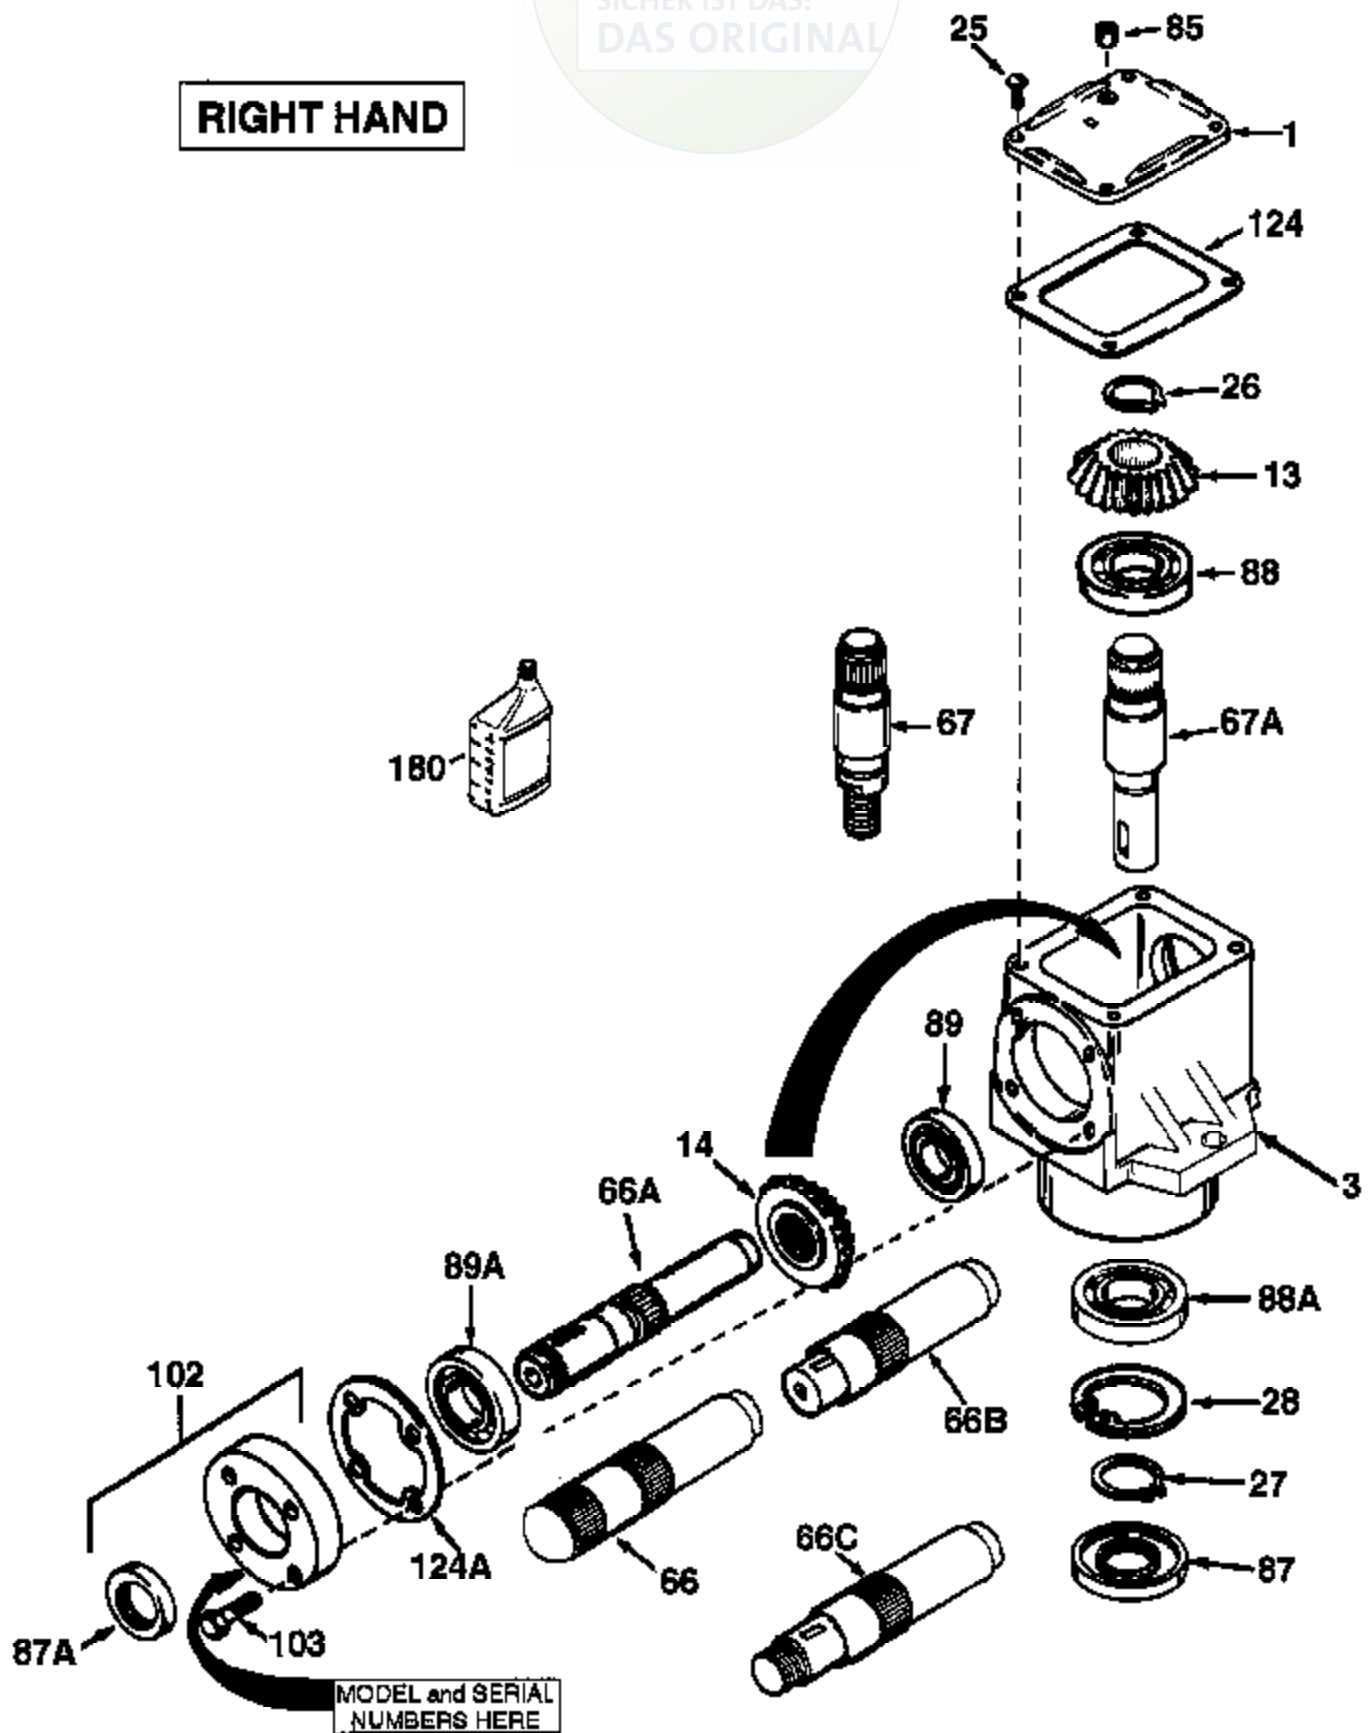

JOIST

SICHER IST DAS:
DAS ORIGINAL

RIGHT HAND

Ref #	Part Number	Qty	Description
1A	786105	1	Retainer Cap
1	786104A	1	Retainer Cap
3	770076	1	Right Angle Drive Housing
8	792114	2	Woodruff Key
13	778167		Bevel Gear (25 teeth) (Model 1100-042)
13	778169	1	Bevel Gear (27 teeth) (Model 1100-041)
14	778171		Bevel Gear (26 teeth) (Model 1100-042)
14	778173	1	Bevel Gear (18 teeth) (Model 1100-041)
25	792037	8	Screw, 5/16-18 x 1"
26	780137	1	Load Ring
28	792113	3	Retaining Ring
29	792115	1	Washer
30	780131	1	Shim (1.92" OD x 1-1/64" ID x .002 t hick)
31	780138	1	Peerless Shim (2" OD x 1.531" ID x .002 thick)
32	788063	2	"O" Ring
43	792110A	1	Hex Jam Nut
66	776381	1	Input Shaft
67	776382	1	Output Shaft
72	792111	1	Plug
85A	792039	1	Plug, 1/8-27
85B	792118	1	Relief Valve
85	792116	2	Pipe Plug, 1/4-18
87A	788065	1	Oil Seal 1"
87	788064	1	Oil Seal 1"
88	780132	3	Bearing & Cup Assembly (SEE REPAIR MA NUAL)
91	780134	1	Bearing & Cup Assembly (SEE REPAIR MA NUAL)
124	780136	1	Shim
180	730229A	1	Gear Oil 80W90